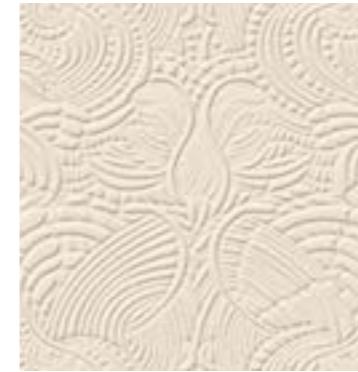

UMBRELLA SQUID
MO2061 Rose

UMBRELLA SQUID
MO2062 Gold