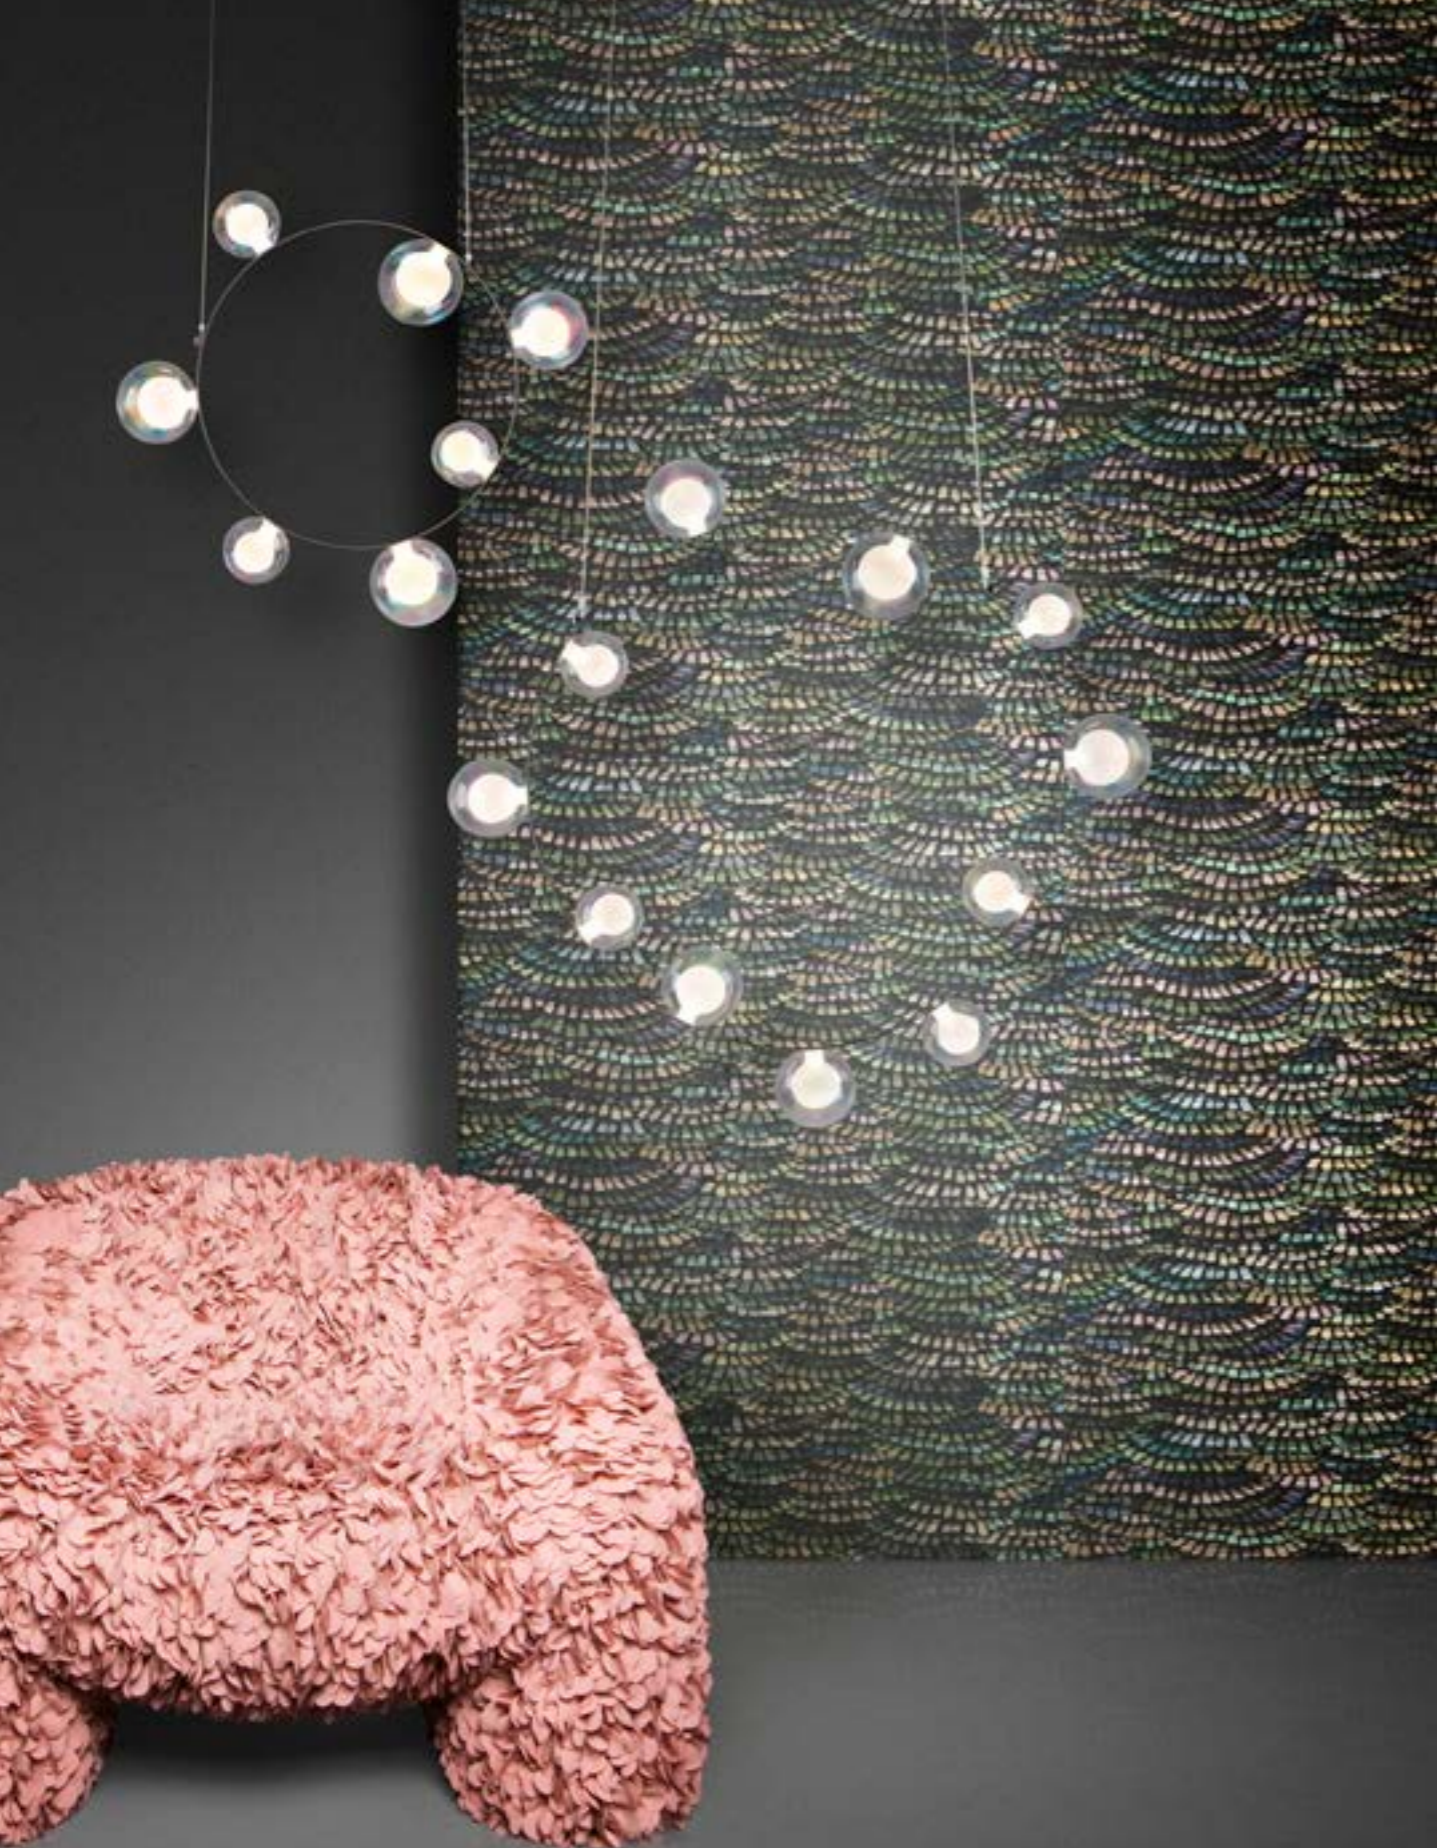

## QUEEN COBRA

The Queen Cobra Wallcovering is made from hand-woven sisal fibres, inspired by the Queen Cobra's rhythmic curves and grassy habitat. The design comprises round overlapping shapes in a pattern with a hypnotic feel to it.

## DANDELION CRANES

The Dandelion Cranes Wallcovering is made from pleated paper, inspired by the Cranes' unique colouring and fanlike wings. The tactile design comprises overlapping paper pleats placed in a pattern that resembles feathered fans.