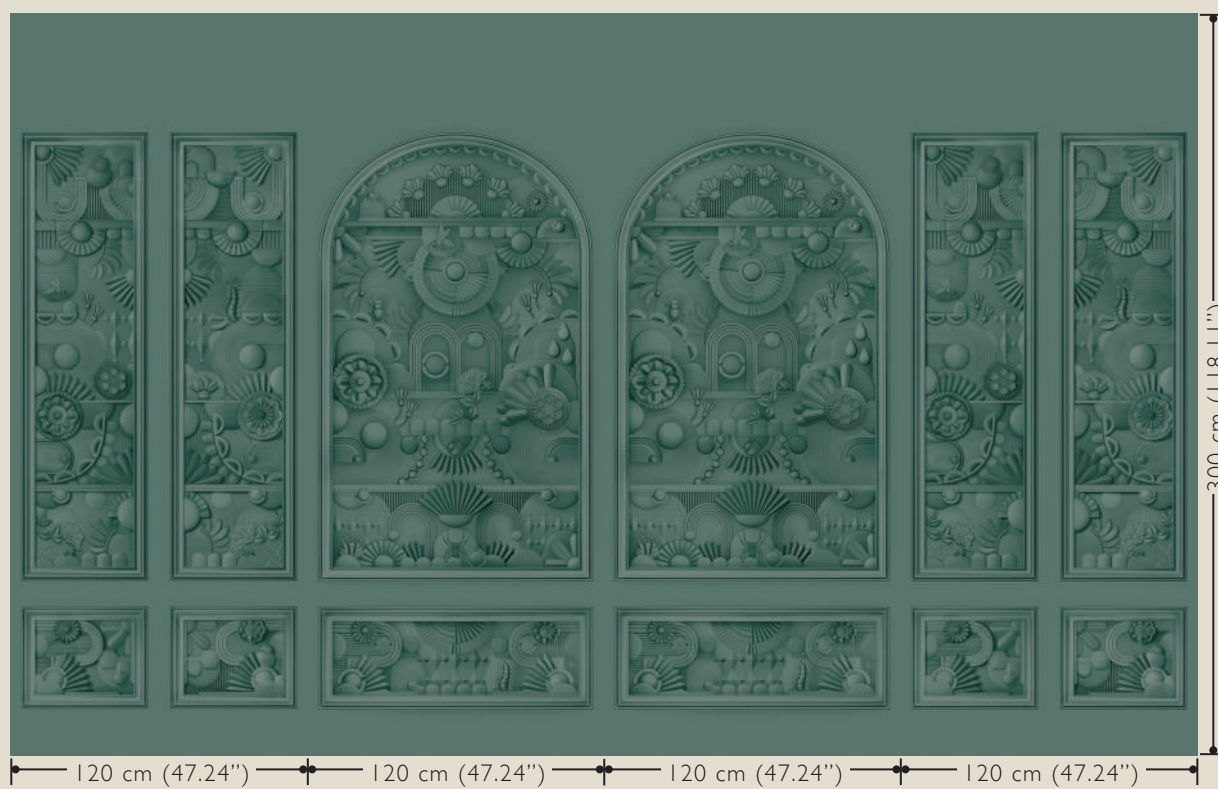

GREENHOUSE GATHERING WINDOW
MO5052 Forest Green

GREENHOUSE GATHERING WINDOW

MO5052
Forest Green

GREENHOUSE GATHERING ARCH

MO5057
Forest Green

A COMBINATION OF DIFFERENT PANELS

MO5052
Forest Green

MO5057
Forest Green