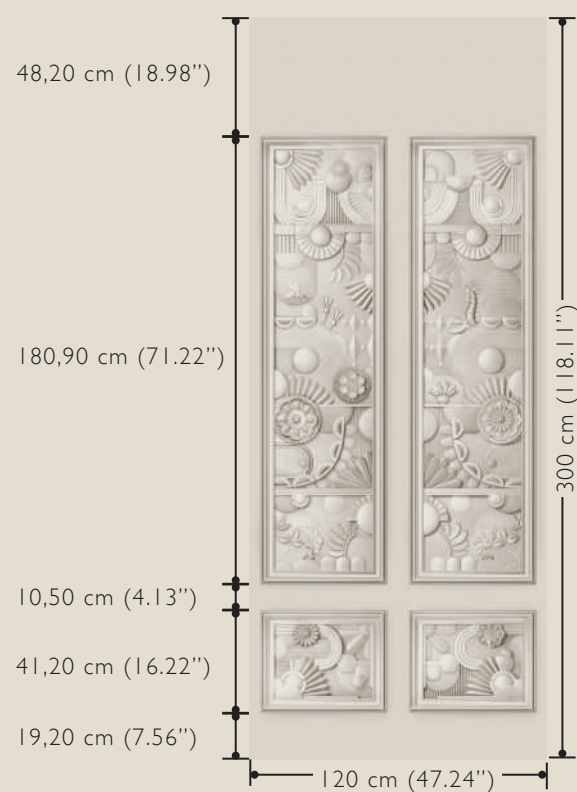

GREENHOUSE GATHERING WINDOW

MO5051
Oyster White