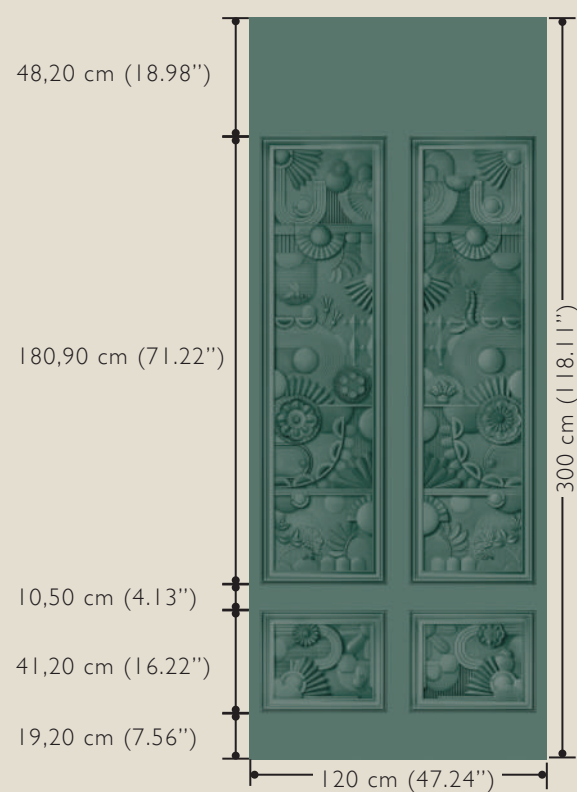

GREENHOUSE GATHERING WINDOW
MO5052 Forest Green

GREENHOUSE GATHERING WINDOW

MO5052
Forest Green

GREENHOUSE GATHERING ARCH

MO5057
Forest Green

A COMBINATION OF DIFFERENT PANELS

MO5052
Forest Green

MO5057
Forest Green