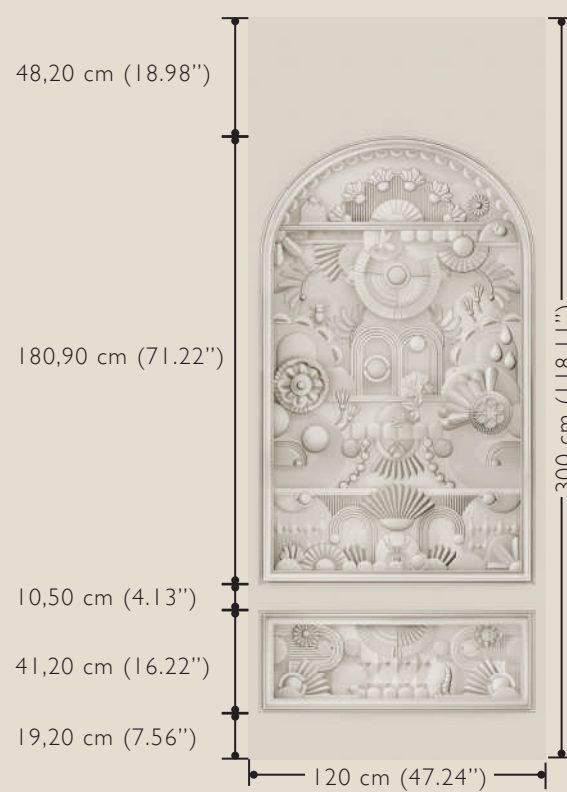

GREENHOUSE GATHERING ARCH

MO5056
Oyster White