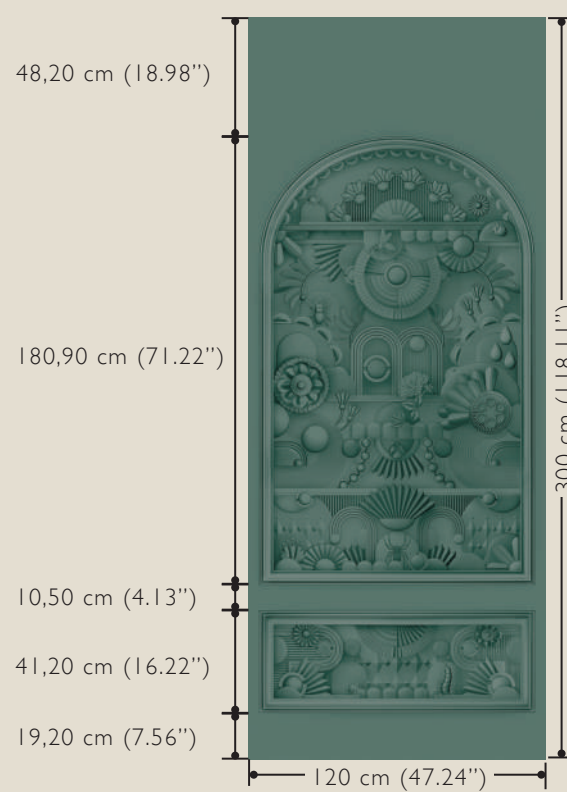

GREENHOUSE GATHERING WINDOW
MO5052 Forest Green

GREENHOUSE GATHERING WINDOW

MO5052
Forest Green

GREENHOUSE GATHERING ARCH

MO5057
Forest Green

A COMBINATION OF DIFFERENT PANELS

MO5052
Forest Green

MO5057
Forest Green