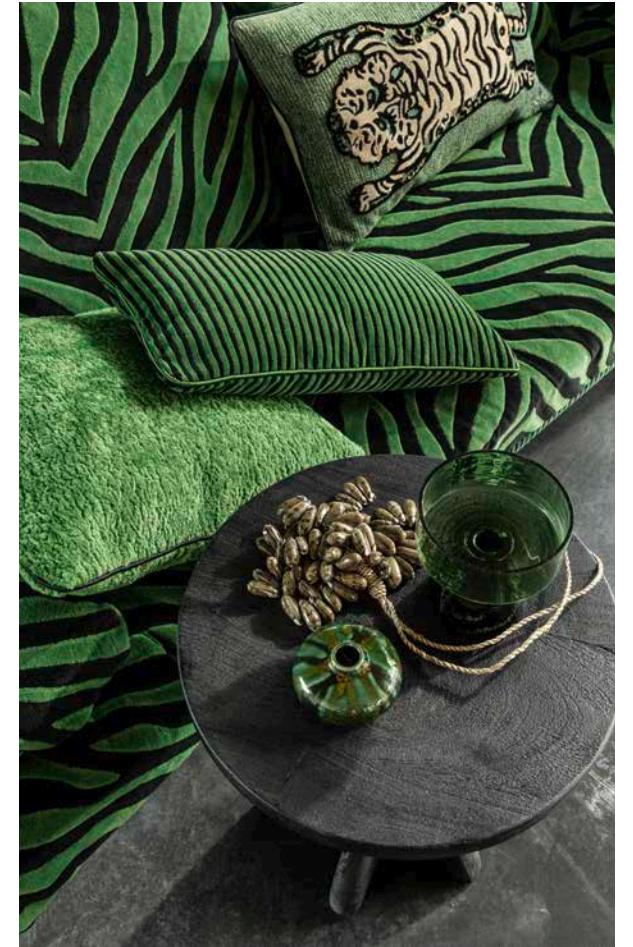

WILD KISS CH3281 · WILD & PURE CH3280 · WILD SHAPE CH3260

NEW CRUSH CH3265 · WILD SHAPE CH3260
DAYS OF WILD CH3283 · WILD & PURE CH3280

FASCINATION CH9134

TIMELESS CLASSICS FOR CASUAL ELEGANCE

BY CHIVASSO 

DAYS OF WILD CH3283 · WILD & PURE CH3280 · WILD SHAPE CH3260 · FASCINATION CH9134

WILD & PURE CH3280 · WILD SHAPE CH3260 · DAYS OF WILD CH3283 · WILD KISS CH3281

WILD & PURE CH3280 · WILD SHAPE CH3260
DAYS OF WILD CH3283 · WILD KISS CH3281