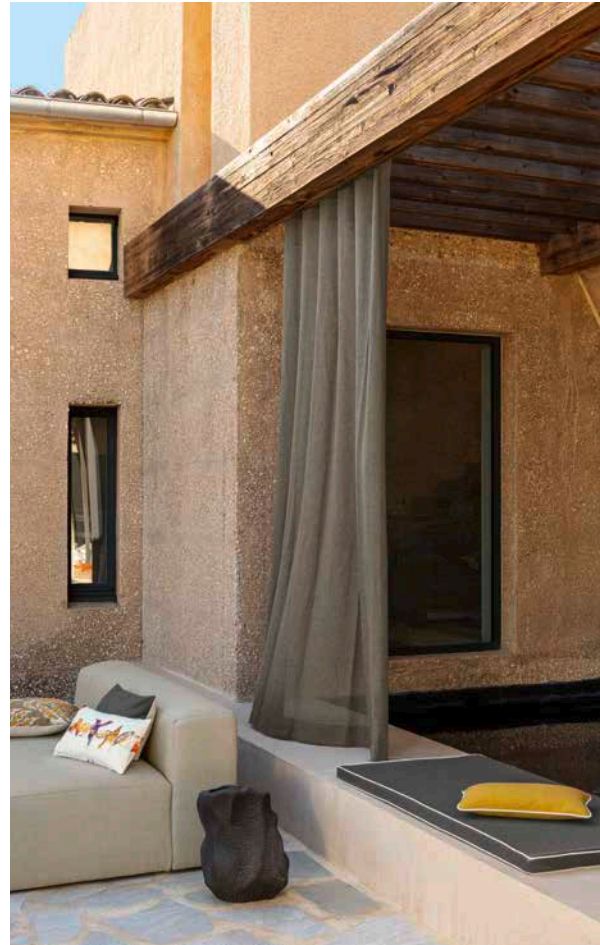

BIRDSONG OUTDOOR CH3293 · MYSTIC SOUL CH3266

BIRDSONG OUTDOOR CH3293 · MANIFEST CH3290 · SUMMERDUST CH3291

UTILITY PROPERTIES ABOVE THE ORDINARY WITH INDOOR/
OUTDOOR QUALITIES BY CHIVASSO 

MYSTIC SOUL CH3266 · MANIFEST CH3290 · SUMMERDUST CH3291