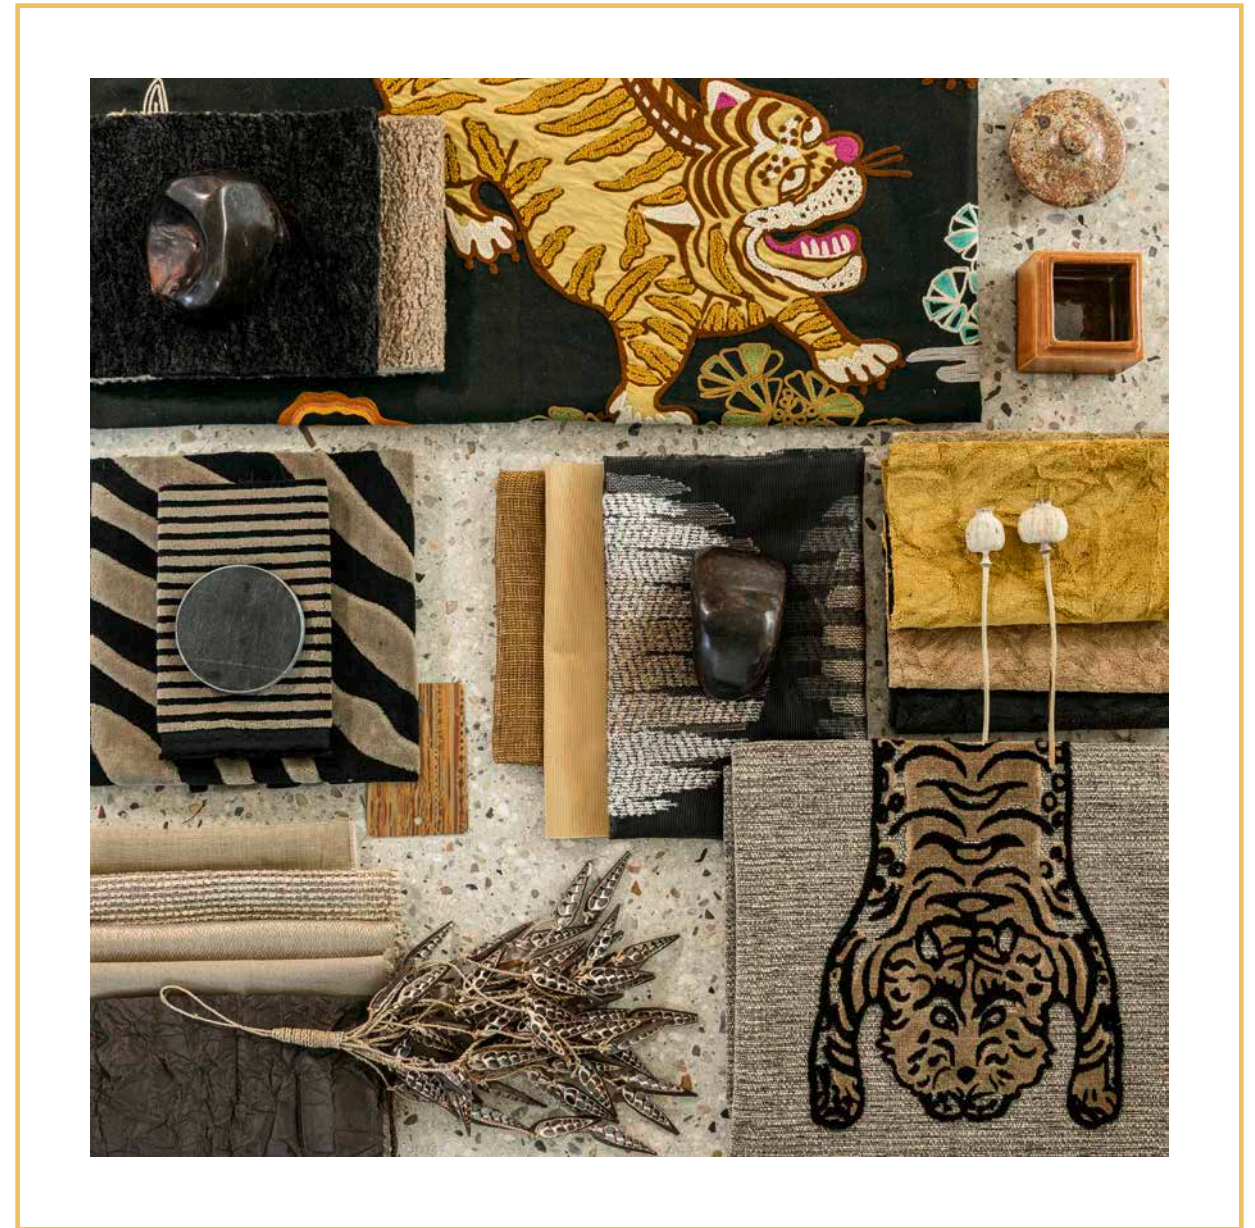

LET'S
CELEBRATE ...

THE
FUTURE
CLASSIC